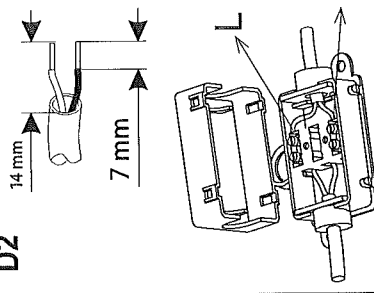

EGLO

LED panel light

Art.-Nr.: 96494/96495

Pin
2017.2.14

Hiermer confirm
2017.2.17

Nicht enthalten (Not included)

A

B

C

D

D2

N

E

E1

F

G