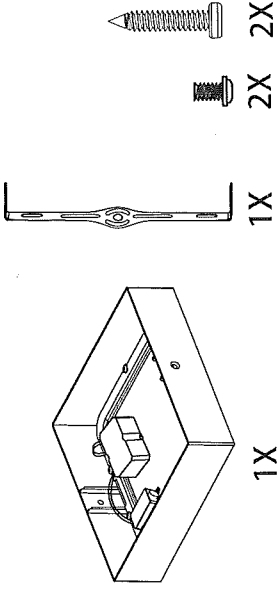

EGLO

LED panel light

Art.-Nr.: 96494/96495

Pin
2017.2.14

Hiermer confirm
2017.2.17

Nicht enthalten (Not included)

A

B