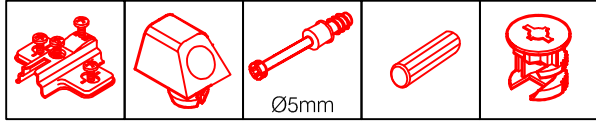

SPU 50 Blocktype

Varianto

Montageanleitung / Notice de montage / Assembly instruction

2x 4x 4x 14x 4x

2x 1x 4x

5x 4x