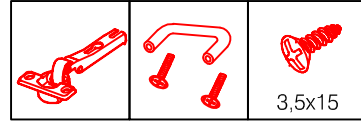

SPU 50 Blocktype

Varianto

Montageanleitung / Notice de montage / Assembly instruction

2x 4x 4x 14x 4x

2x 1x 4x

5x 4x