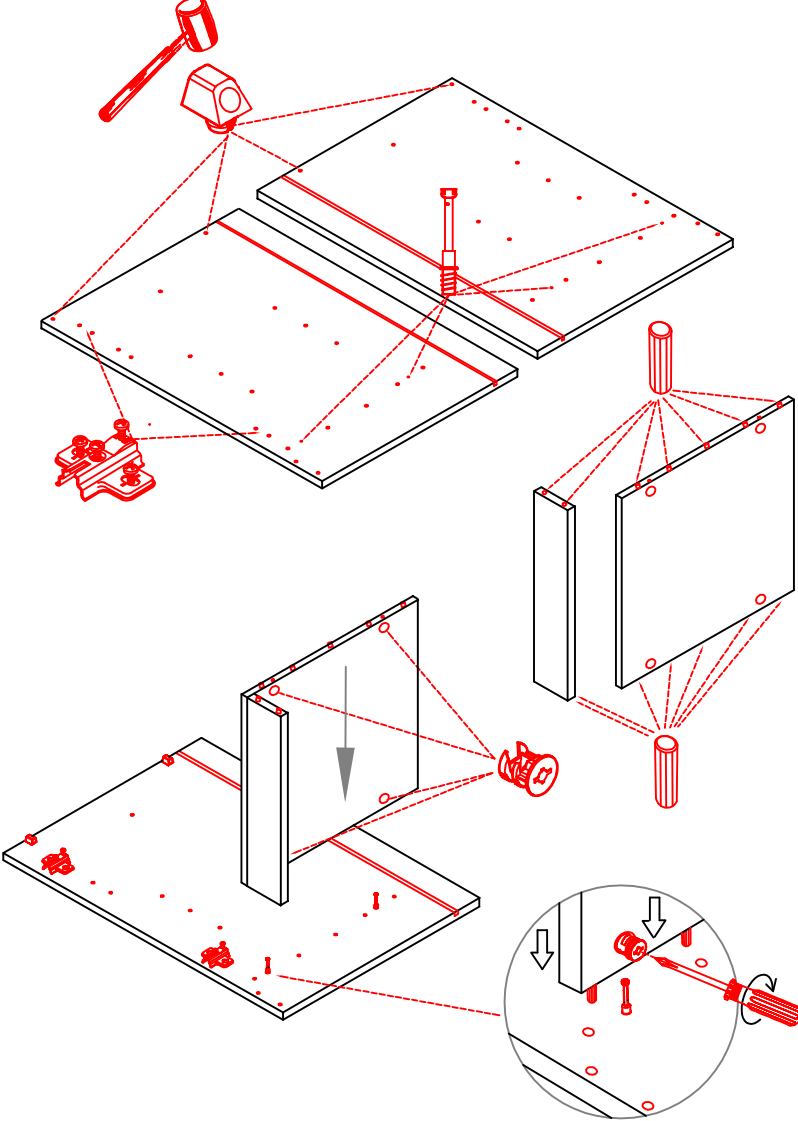

SPU 50 Blocktype

Varianto

Montageanleitung / Notice de montage / Assembly instruction

2x 4x 4x 14x 4x

2x 1x 4x

5x 4x