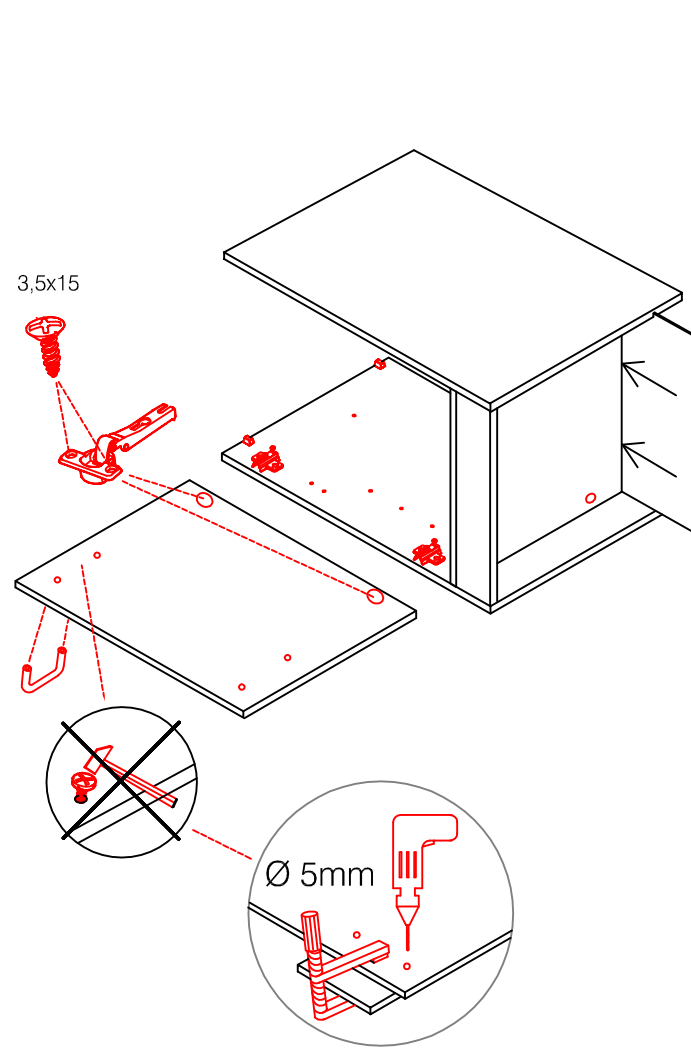

SPU 50 Blocktype

Varianto

Montageanleitung / Notice de montage / Assembly instruction

2x 4x 4x 14x 4x

2x 1x 4x

5x 4x